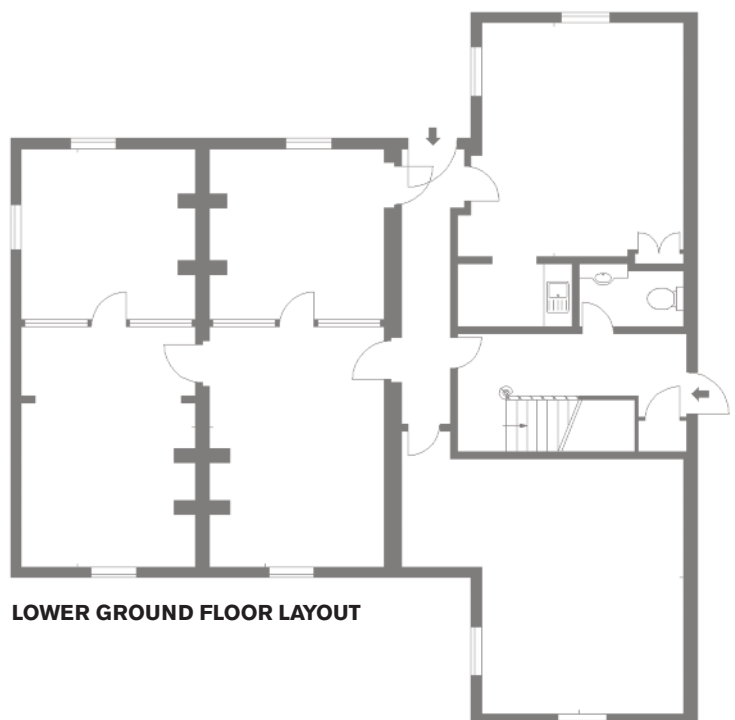

GEORGIAN HOUSE

67-71 LONDON ROAD

NEWBURY RG14 1JN

TO LET

Attractive town centre offices

1,350 sq ft

Current Availability

Lower Ground Floor 1,350 sq ft

Total 1,350 sq ft

Misrepresentation Act.

These particulars are believed to be correct but accuracy cannot be guaranteed and they are expressly excluded from any contract. Particulars compiled May 2015.